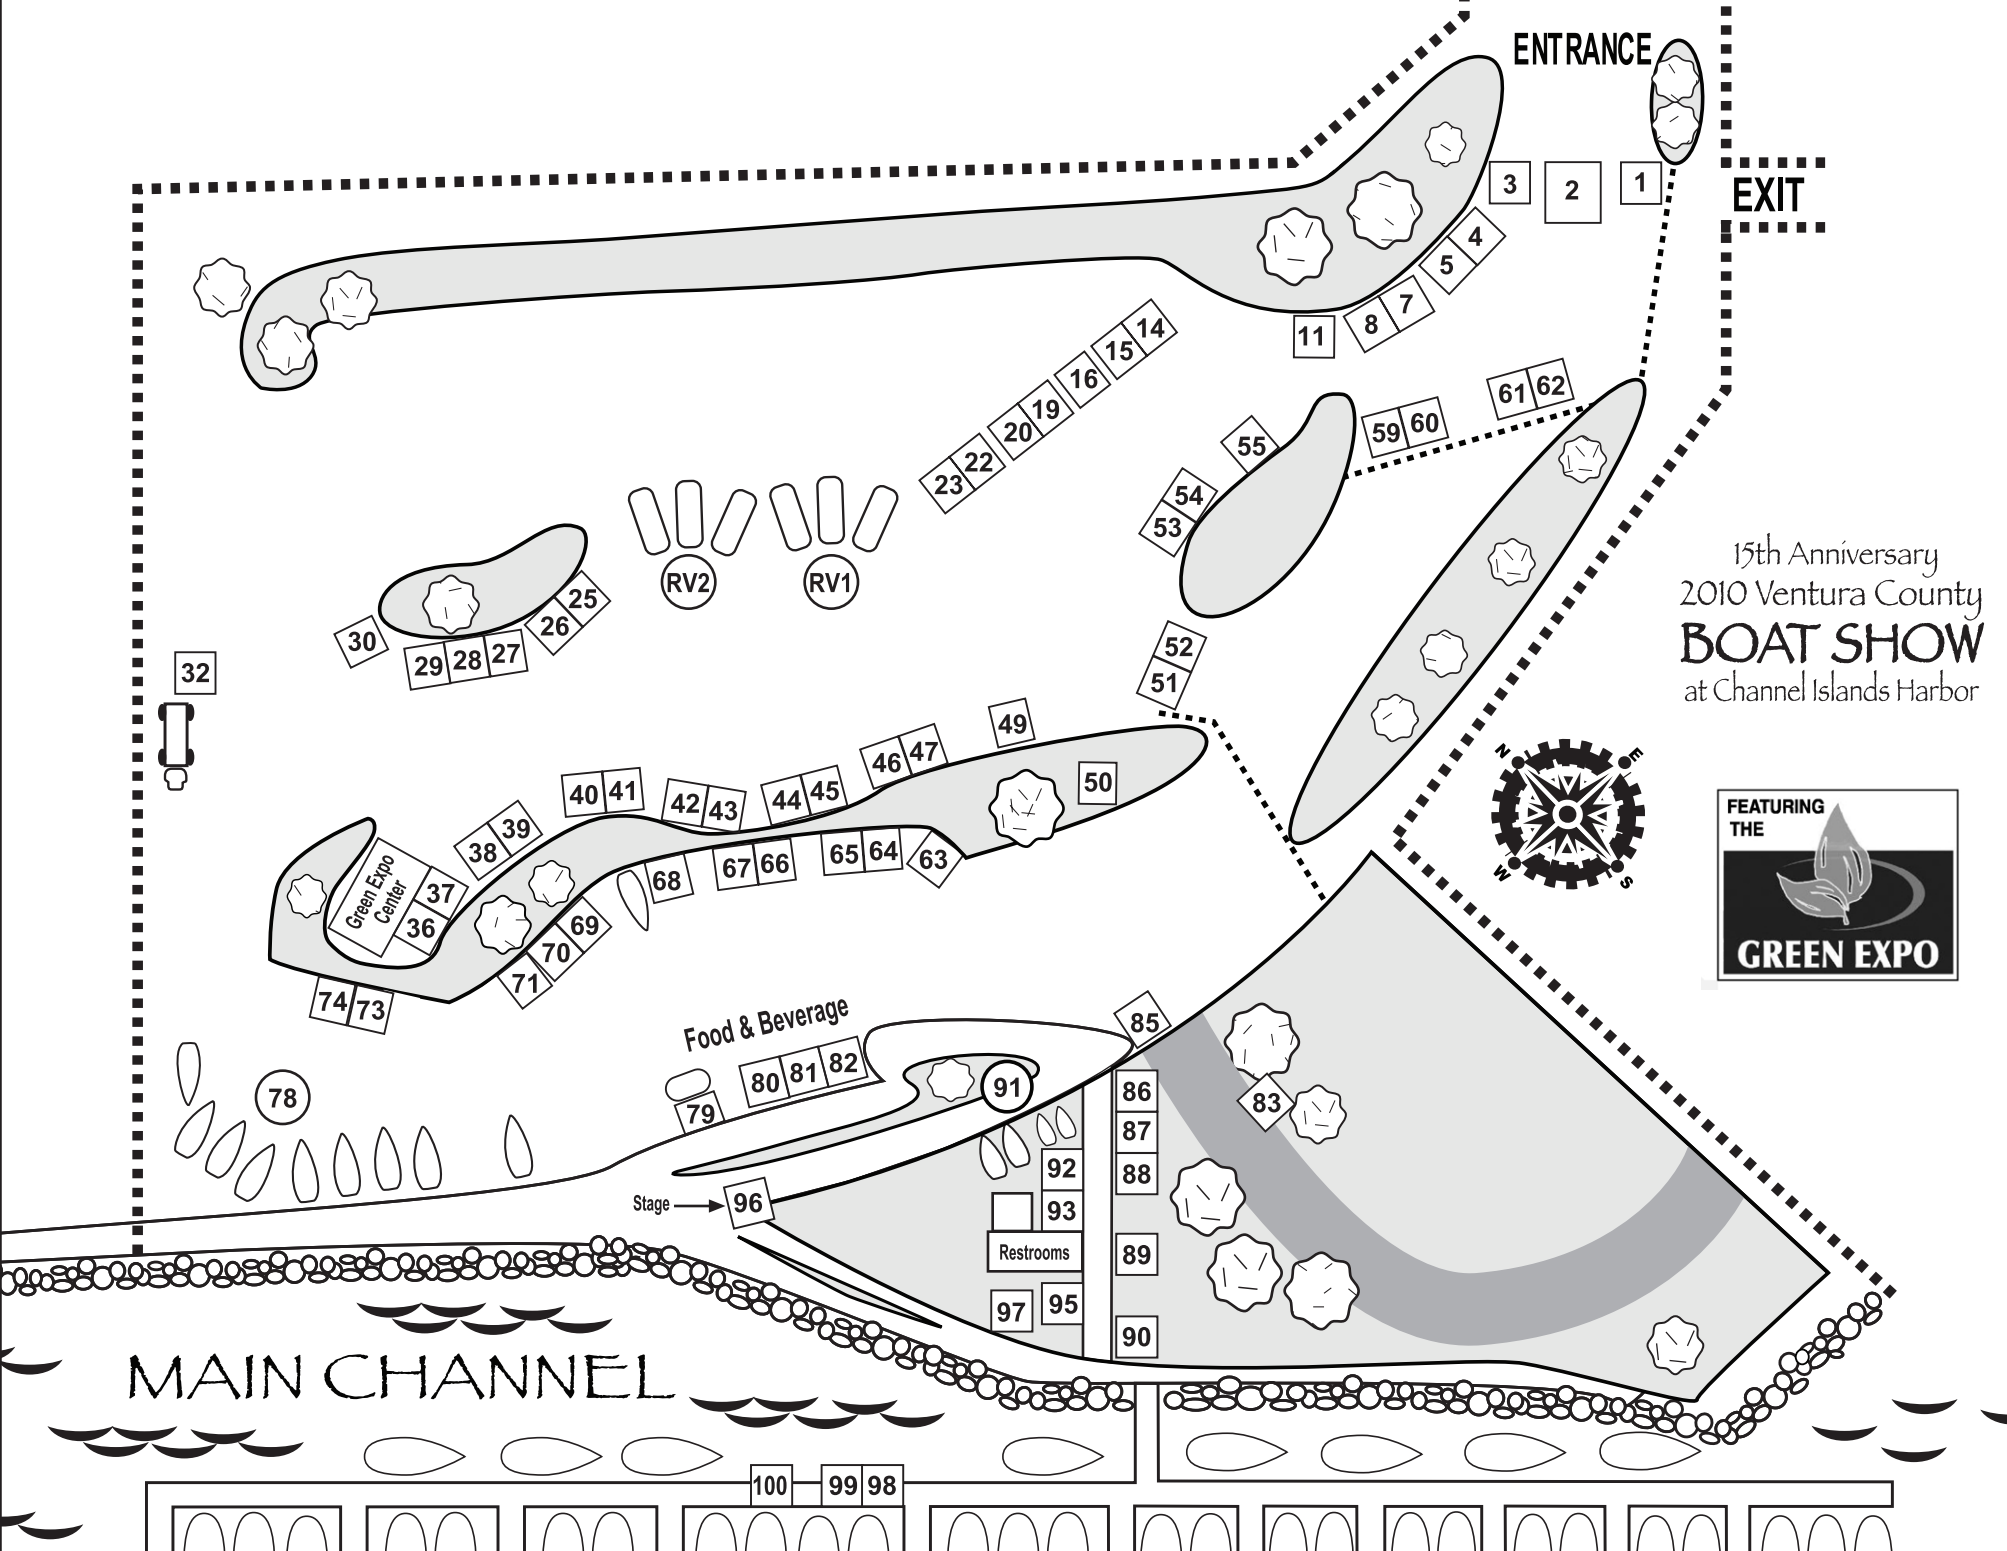

ENTRANCE

EXIT

15th Anniversary
2010 Ventura County
BOAT SHOW
at Channel Islands Harbor

MAIN CHANNEL

Food & Beverage

Restrooms

Stage

Green Expo Center

RV2

RV1